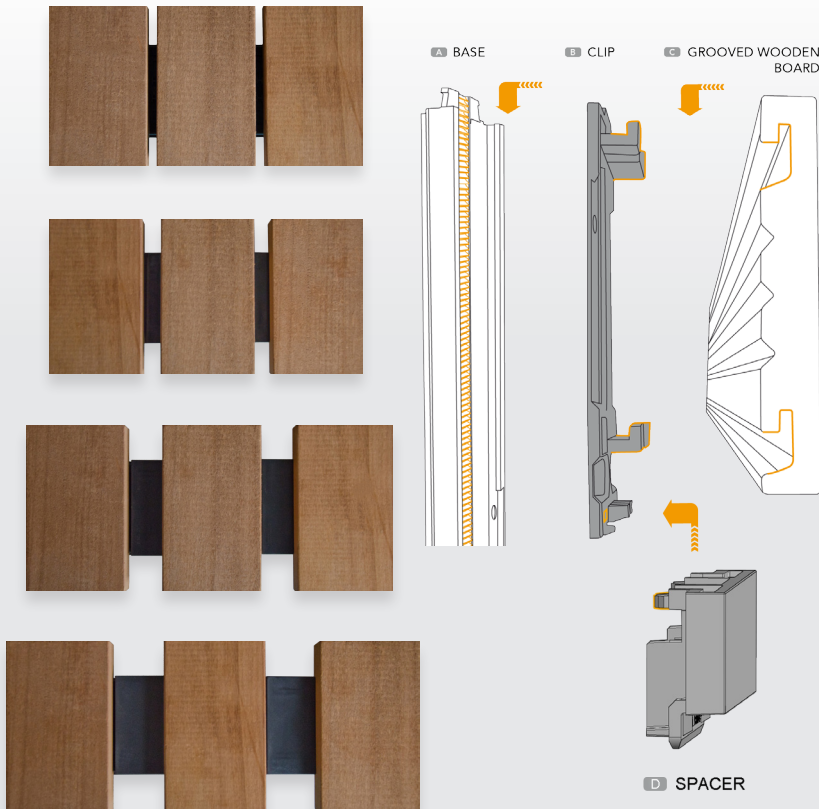

THE SPACERS **Techniclic**<sup>®</sup>

SIMPLE. FAST. INVISIBLE.

FOR A MAXIMUM CREATIVITY!

*Techniclic*<sup>®</sup>, YOUR NEW SYSTEM  
FOR CLADDINGS, WALLS AND CEILING COVERING  
IN WOOD WITH INVISIBLE FIXATION.

# THE SPACERS of **Techniclic**®

Openwork cladding with possible spacing of 5.5, 10, 20 ou 30mm

THE CONCEPT: SIMPLE, FAST, INVISIBLE

## THE ADVANTAGES OF *Techniclic*®

- Complete system
- In-and outside installation
- Horizontal and vertical installation
- 3 boards widths
- Millimetric precision
- Invisible fixation
- Ease of installation
- Rot-proof wood
- Thermo-treated & certified FSC/PEFC